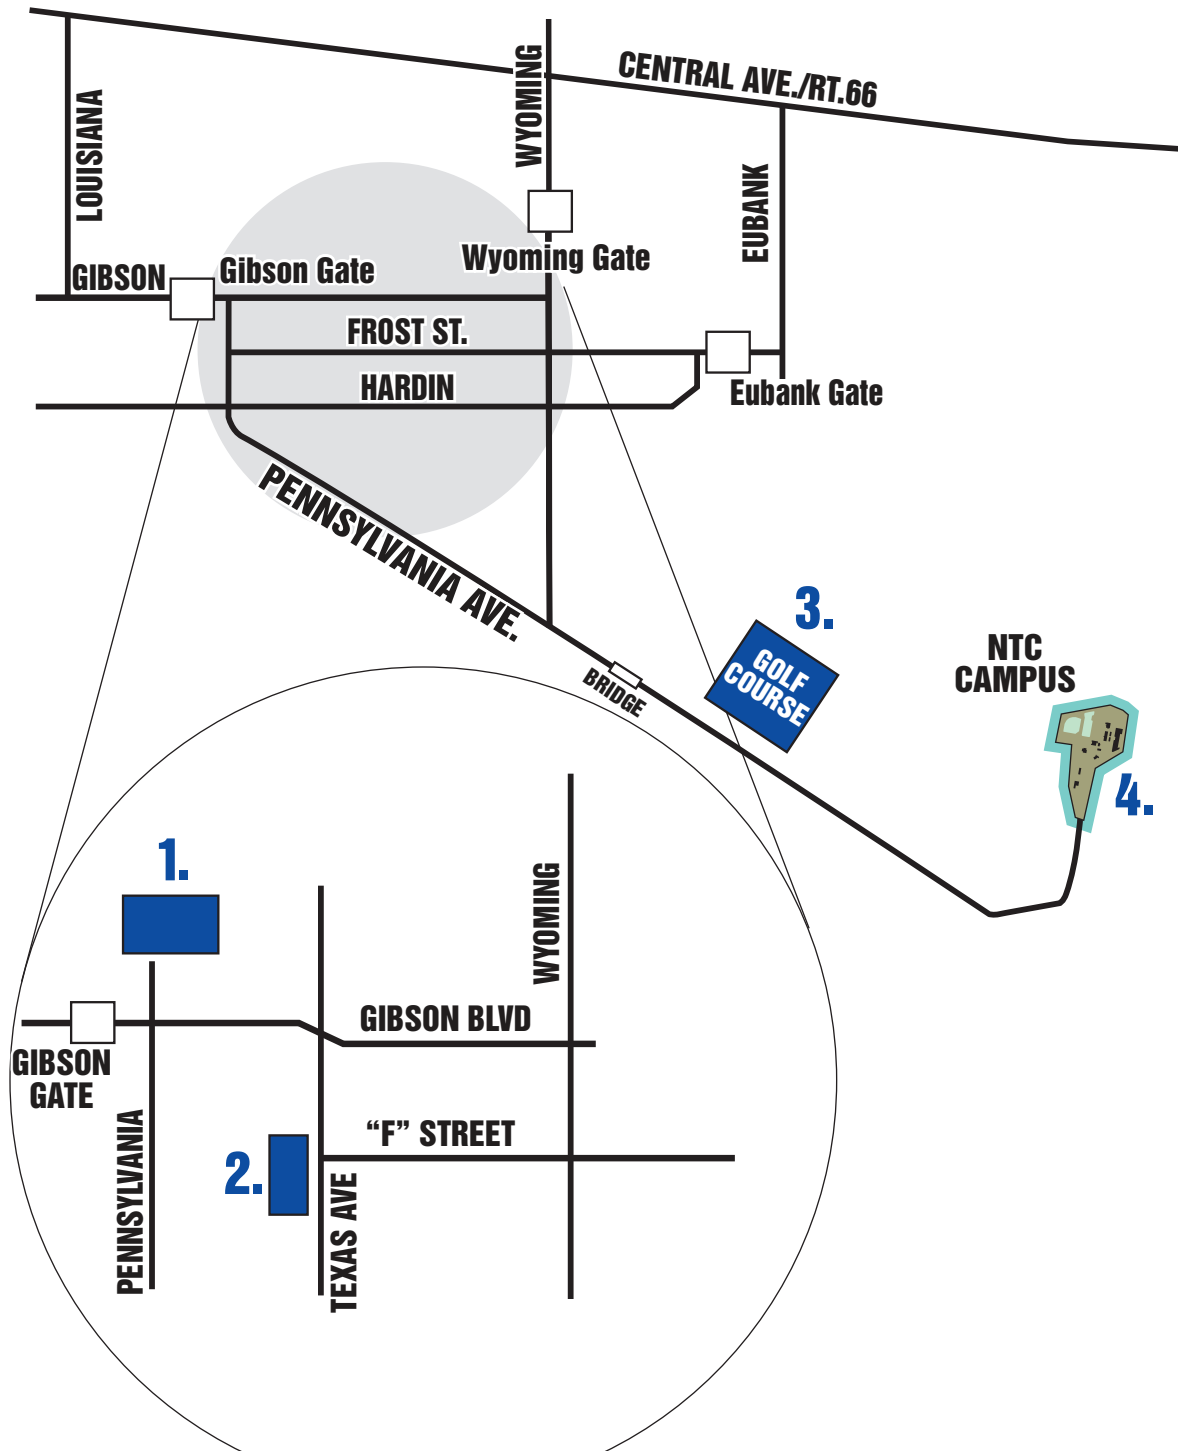

Places to Eat on Kirtland AFB

NOT TO SCALE

1. Kirtland Exchange Food Court

Domino's
Charley's Philly Steaks
Subway
Popeyes
Dunkin Donuts

2. Kirtland Bowling Center Café

3. Kirtland Golf Course Café

4. Café

Bldg 30128 on the NTC Campus
(Temporarily Closed)

Road construction might change available routes. Confirm currently available routes by checking "Maps and Directions" in the Student Information menu.