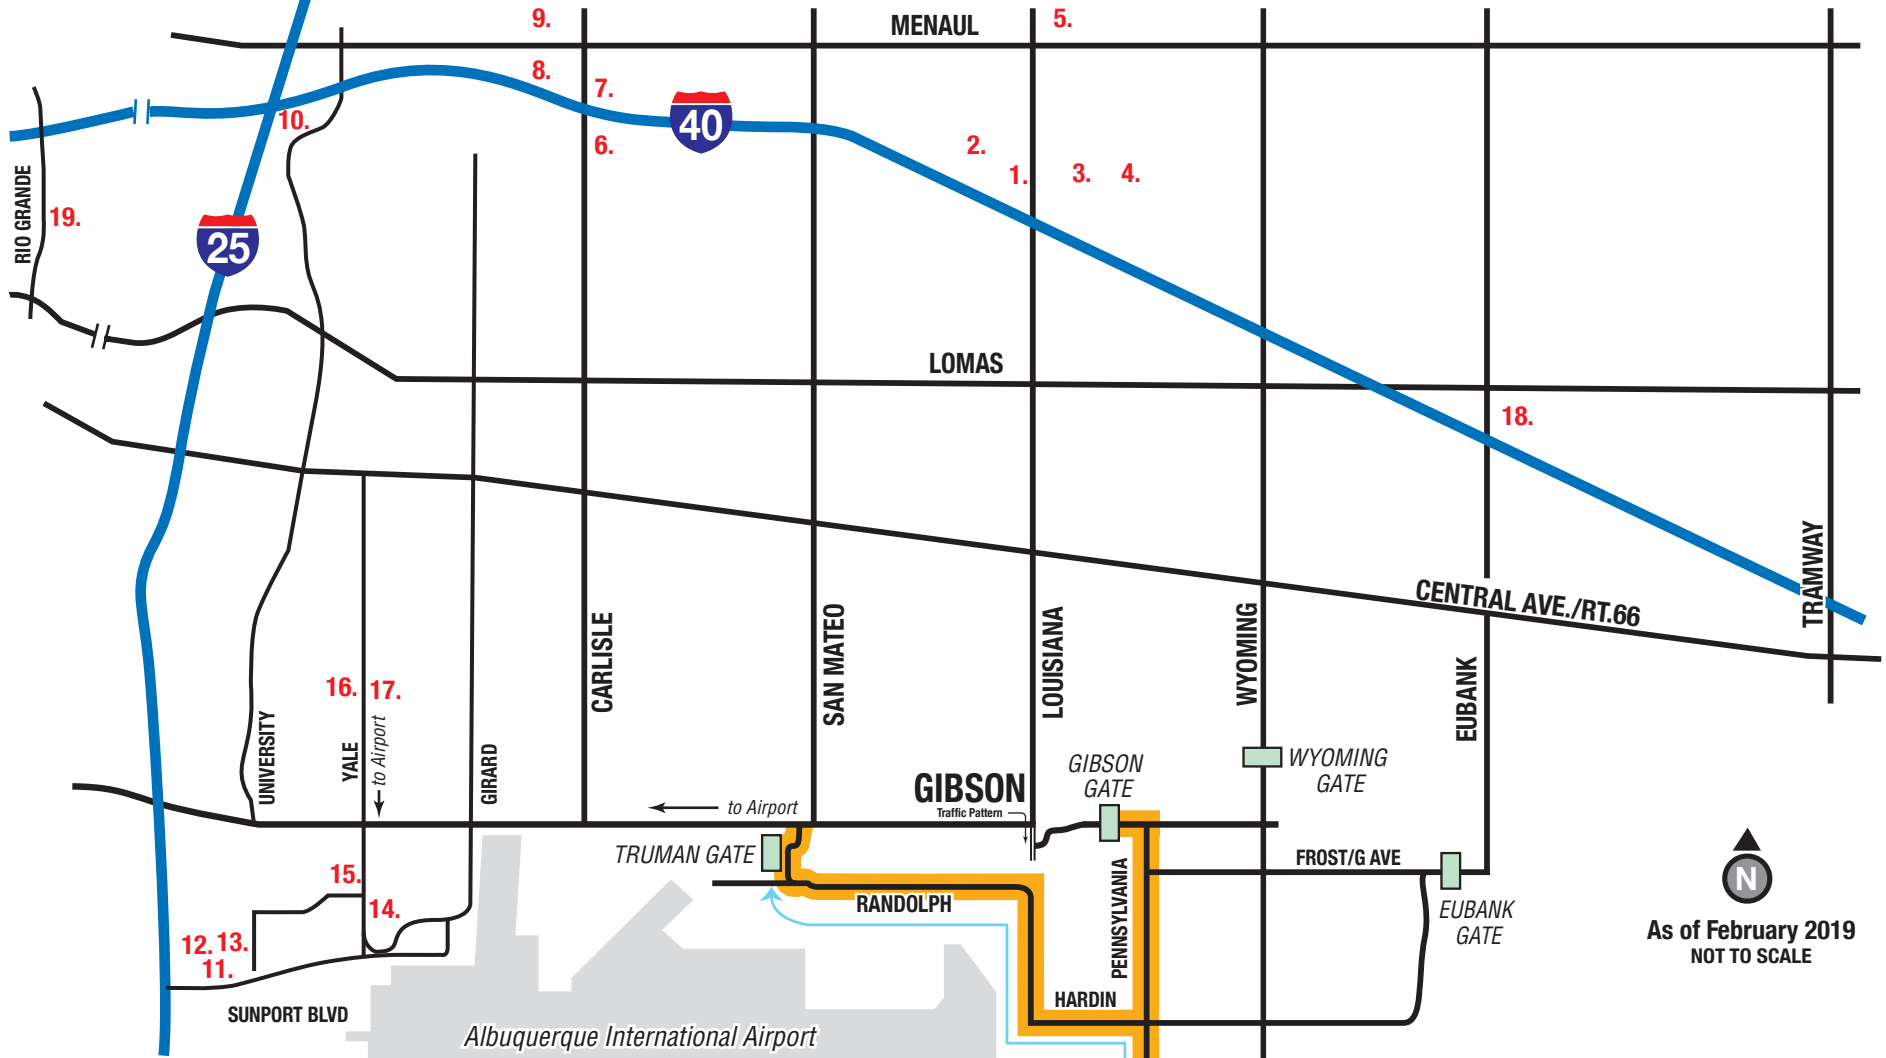

ABQ Airport and Area Hotels

This map is for geographical purposes only. The National Training Center *does not* endorse or support any hotel chain.

As of February 2019
NOT TO SCALE

- | | |
|------------------------------|-----------------------------------|
| 1. Marriott Hotel | 11. Hyatt Place |
| 2. Hilton Garden Inn | 12. Holiday Inn Airport |
| 3. Hyatt Place | 13. Homewood Suites by Hilton |
| 4. Homewood Suites by Hilton | 14. Sheraton |
| 5. Sheraton Hotel | 15. Hilton Garden Inn |
| 6. Hampton Inn | 16. Holiday Inn |
| 7. Hotel Cascada | 17. Courtyard by Marriott |
| 8. Residence Inn | 18. Holiday Inn |
| 9. Holiday Inn Express | 19. Hotel Albuquerque at Old Town |
| 10. Crowne Plaza | |

VISITORS
 Proceed south from the Truman Gate.
 Turn left (east) at Randolph Dr.
 Turn left (east) on Hardin Blvd.
 Turn right (southeast) at Pennsylvania.
 Follow signs to the NTC Campus, LFR, or ISSTEC.
 10-15 minute drive from any gate on this map

Note: Gibson Gate Traffic Pattern
 Located south of Gibson and Louisiana