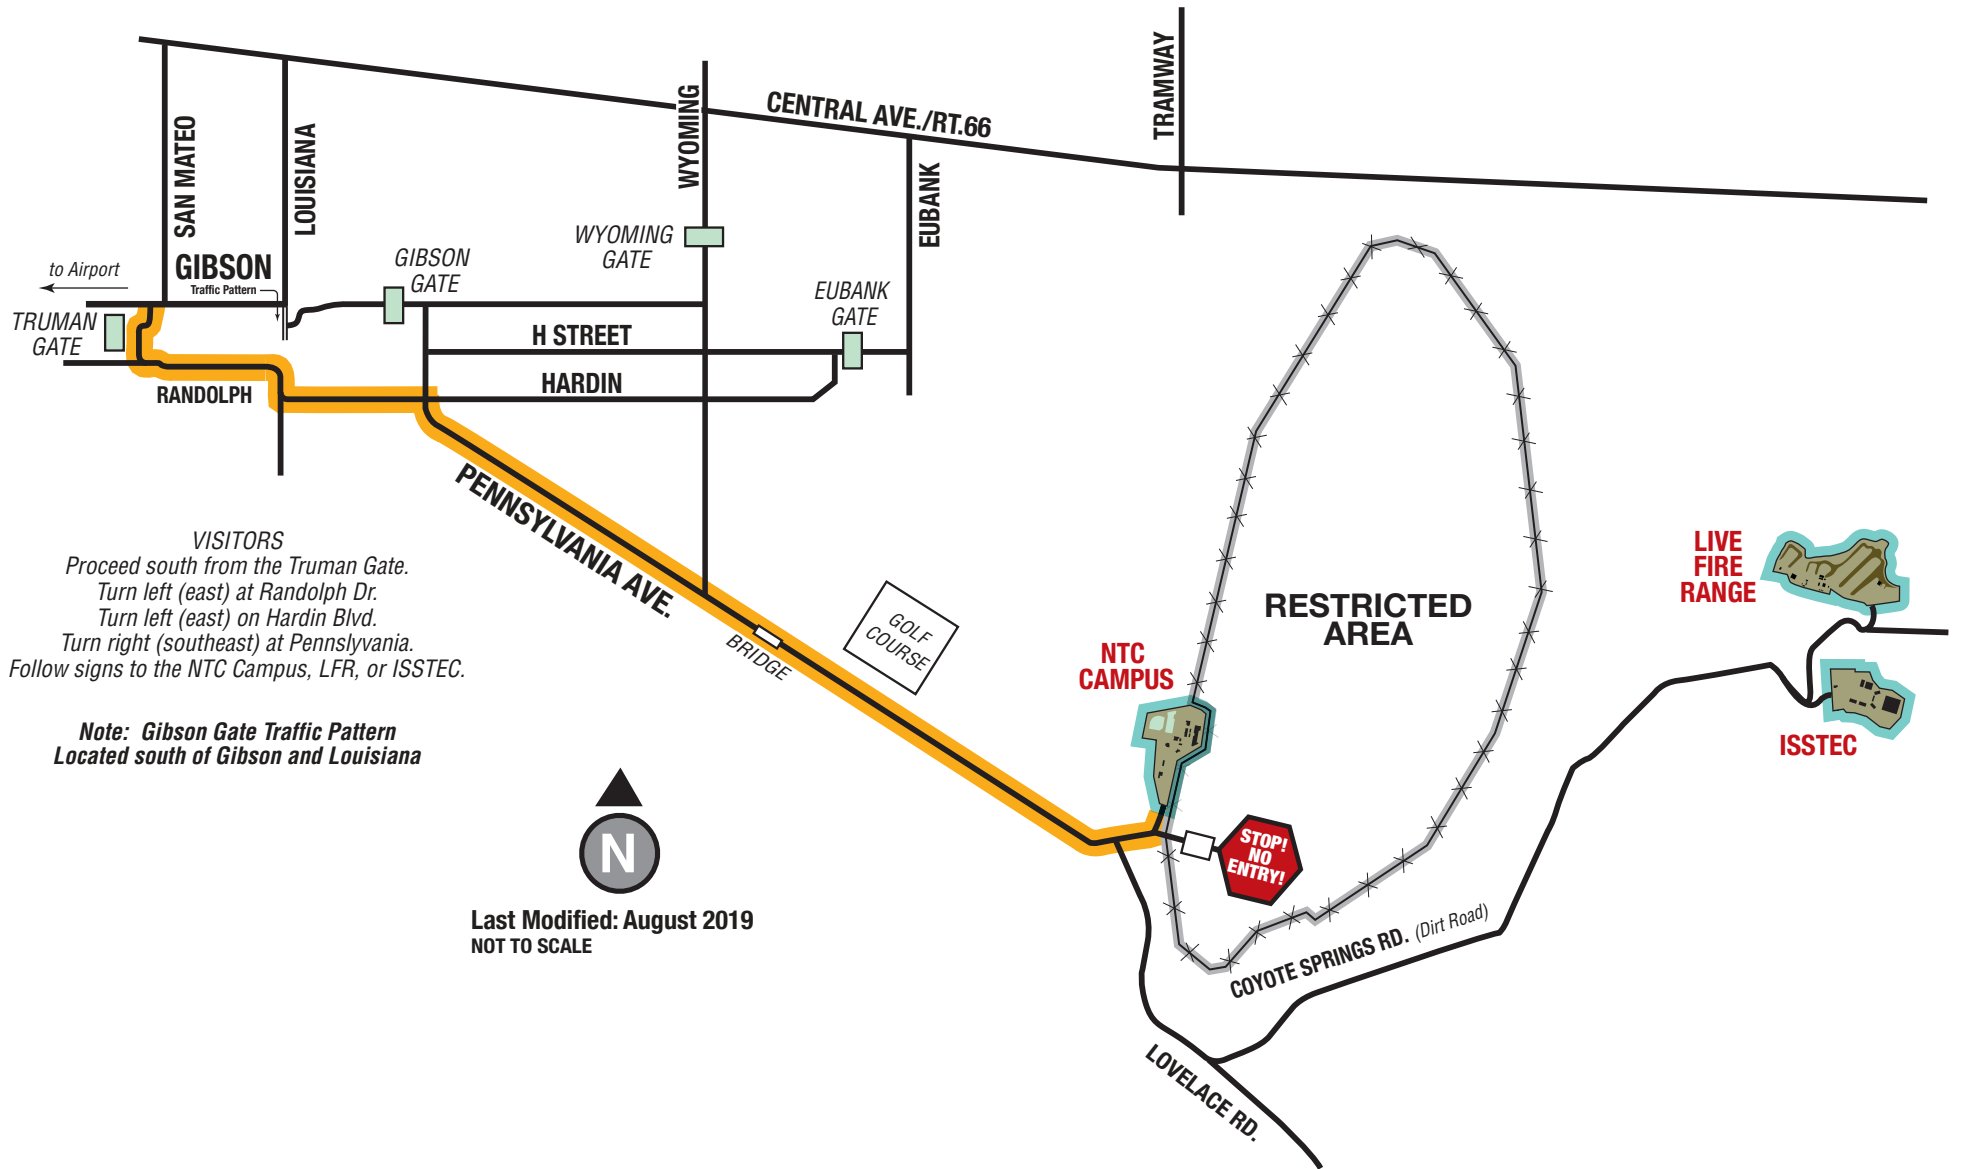

Visitor Map from the Truman Gate to the NTC Campus, Live Fire Range, and ISSTEC

VISITORS
Proceed south from the Truman Gate.
Turn left (east) at Randolph Dr.
Turn left (east) on Hardin Blvd.
Turn right (southeast) at Pennsylvania.
Follow signs to the NTC Campus, LFR, or ISSTEC.

Note: Gibson Gate Traffic Pattern
Located south of Gibson and Louisiana

Last Modified: August 2019
NOT TO SCALE